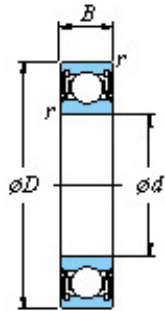

UI BEARING TECHNOLOGY CO., LTD

25 x 52 x 15 KOYO 6205 2rs Mounted Units & Inserts

Bearing No. 6205 2rs

■ Mounting dimensions

6205 2rs Bearing 2D drawings and 3D CAD models

Bearing No.	6205 2RS
d	25
D	52
B	15
r(min)	1
Cr	17.5
C0r	7.85
Cu	0.550
f0	13.9
Grease lub.	13000
da(min)	30
da(max)	31.5
Da(max)	47
ra(max)	1
(Refer.)Mass(Open type)(kg)	0.128