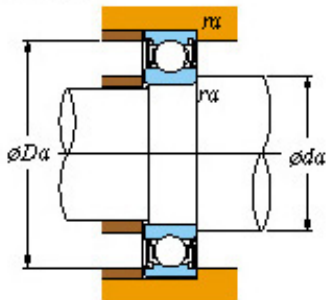

UI BEARING TECHNOLOGY CO., LTD

25 x 52 x 15 KOYO 6205 2rs Mounted Units & Inserts

Bearing No. 6205 2rs

■ Mounting dimensions

6205 2rs Bearing 2D drawings and 3D CAD models

Bearing No.	6205 2RS
d	25
D	52
B	15
r(min)	1
Cr	17.5
C0r	7.85
Cu	0.550
f0	13.9
Grease lub.	13000
da(min)	30
da(max)	31.5
Da(max)	47
ra(max)	1
(Refer.)Mass(Open type)(kg)	0.128